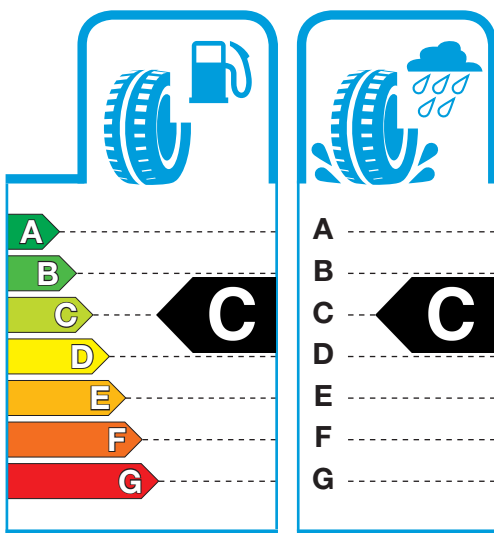

TOYO TIRES

NANOENERGY 3

155/65 R14 75T

4 981910 749967

TOYO TIRE CORPORATION
www.toyotires-global.com

1222/2009 - C1