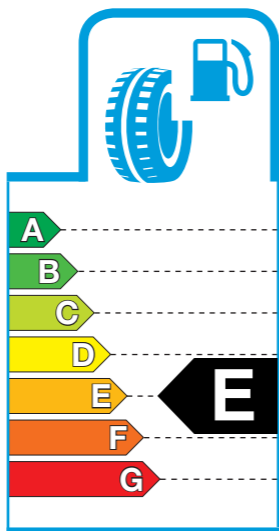

TOYO TIRES

OBSERVE S944

215/60 R17 100V XL

4 981910 528777

TOYO TIRE CORPORATION
www.toyotires-global.com

1222/2009 - C1