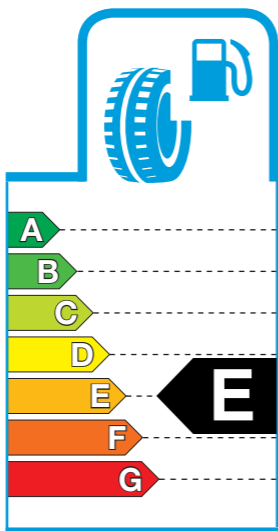

TOYO TIRES

OBSERVE S944

215/50 R18 92V TL

4 981910 530206

TOYO TIRE CORPORATION
www.toyotires-global.com

1222/2009 - C1