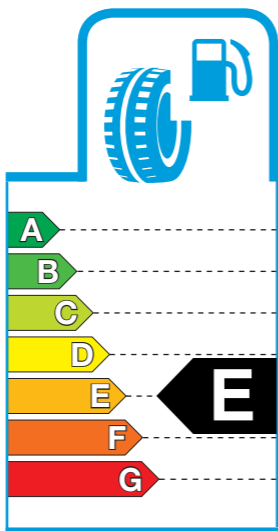

TOYO TIRES

OBSERVE S944

205/55 R17 95V XL

4 981910 532477

TOYO TIRE CORPORATION
www.toyotires-global.com

1222/2009 - C1