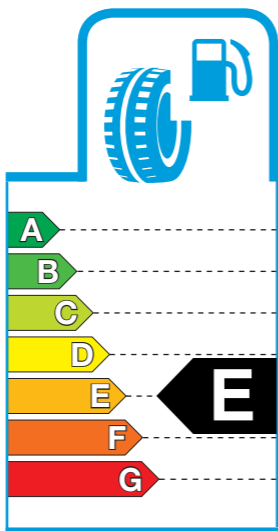

TOYO TIRES

OBSERVE S944

225/50 R17 98V XL

4 981910 525516

TOYO TIRE CORPORATION
www.toyotires-global.com

1222/2009 - C1